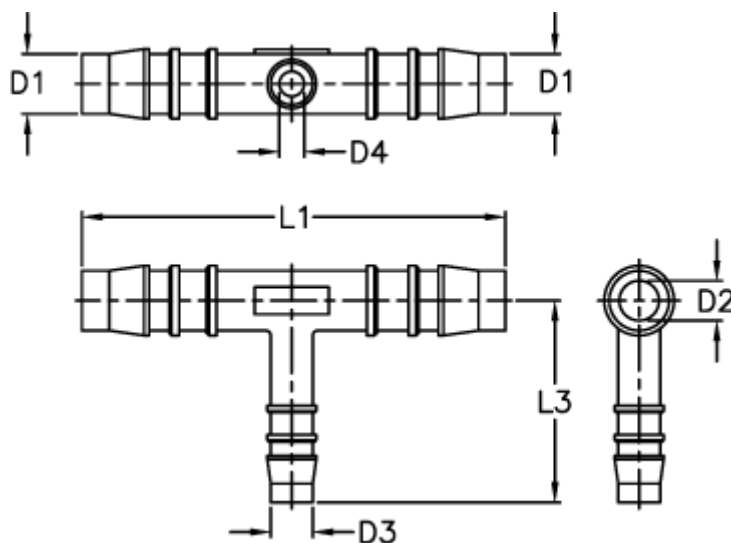

Article number: 027618912010

Description: Norma hose coupling TRS 12 - 10 - 12

Measures

D1 = 12
D2 = 8.6
D3 = 10
D4 = 7.0
L1 = 69
L3 = 33.0